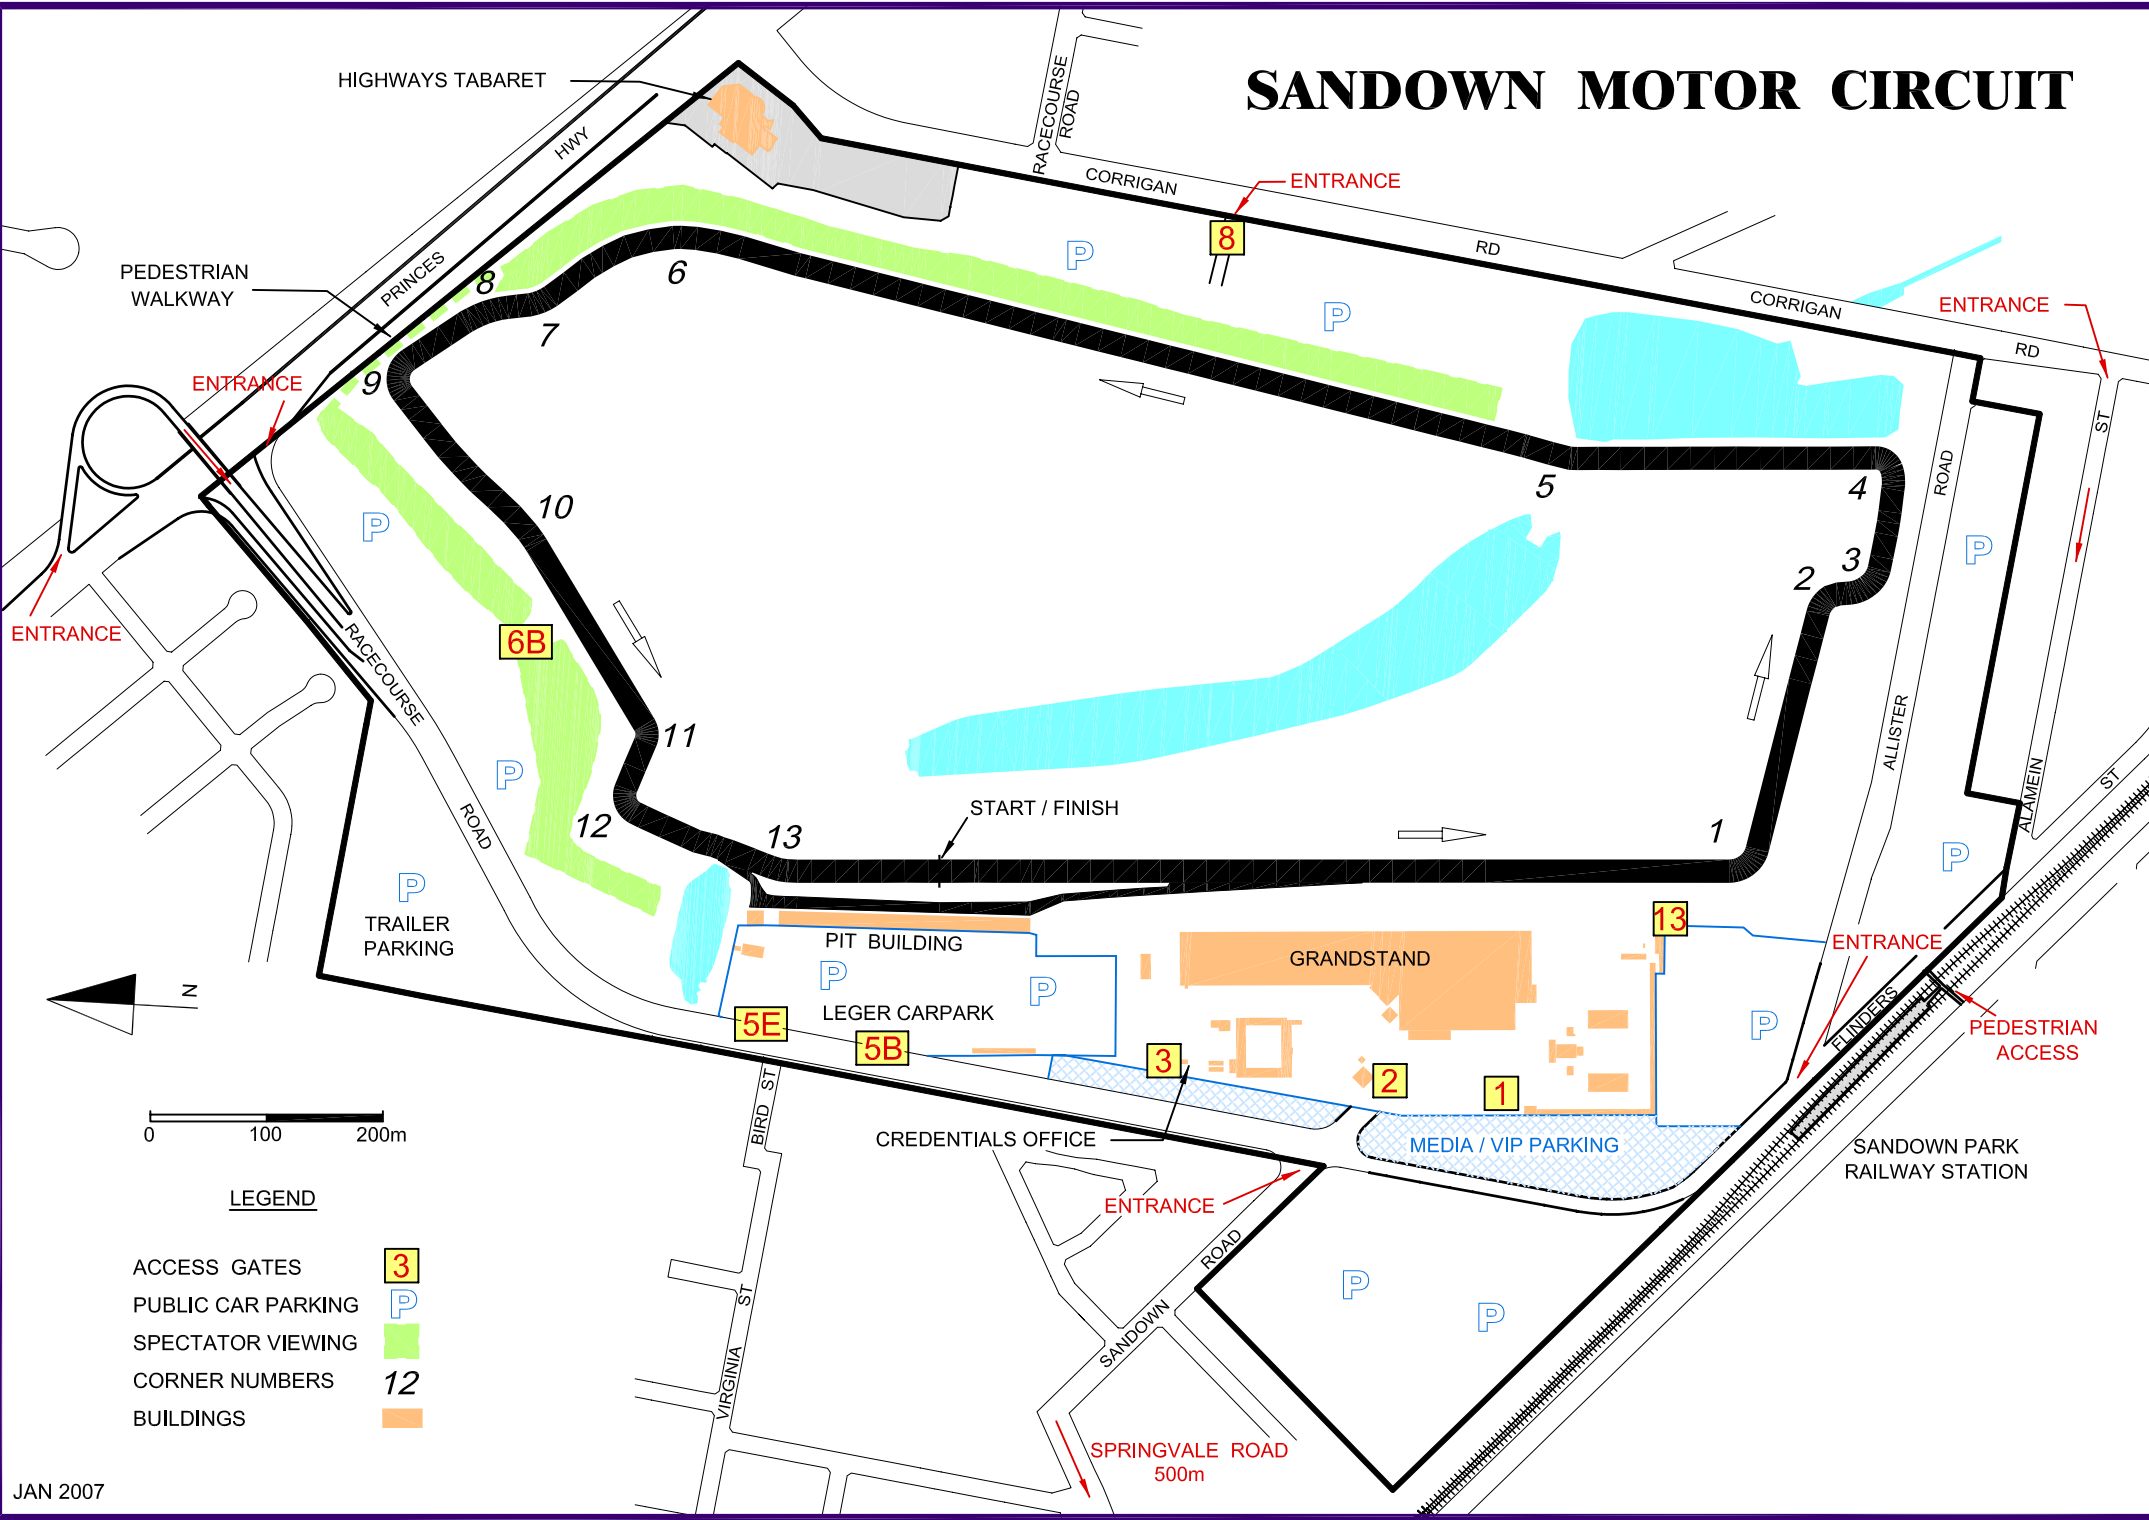

SANDOWN MOTOR CIRCUIT

HIGHWAYS TABARET

RACECOURSE ROAD

CORRIGAN RD

CORRIGAN RD

CORRIGAN RD

PEDESTRIAN WALKWAY

PRINCES HWY

ENTRANCE

ENTRANCE

ENTRANCE

ENTRANCE

TRAILER PARKING

START / FINISH

PIT BUILDING

GRANDSTAND

LEGER CARPARK

MEDIA / VIP PARKING

CREDENTIALS OFFICE

SANDOWN PARK RAILWAY STATION

ENTRANCE

PEDESTRIAN ACCESS

ENTRANCE

SPRINGVALE ROAD 500m

LEGEND

- ACCESS GATES 3
- PUBLIC CAR PARKING P
- SPECTATOR VIEWING
- CORNER NUMBERS 12
- BUILDINGS